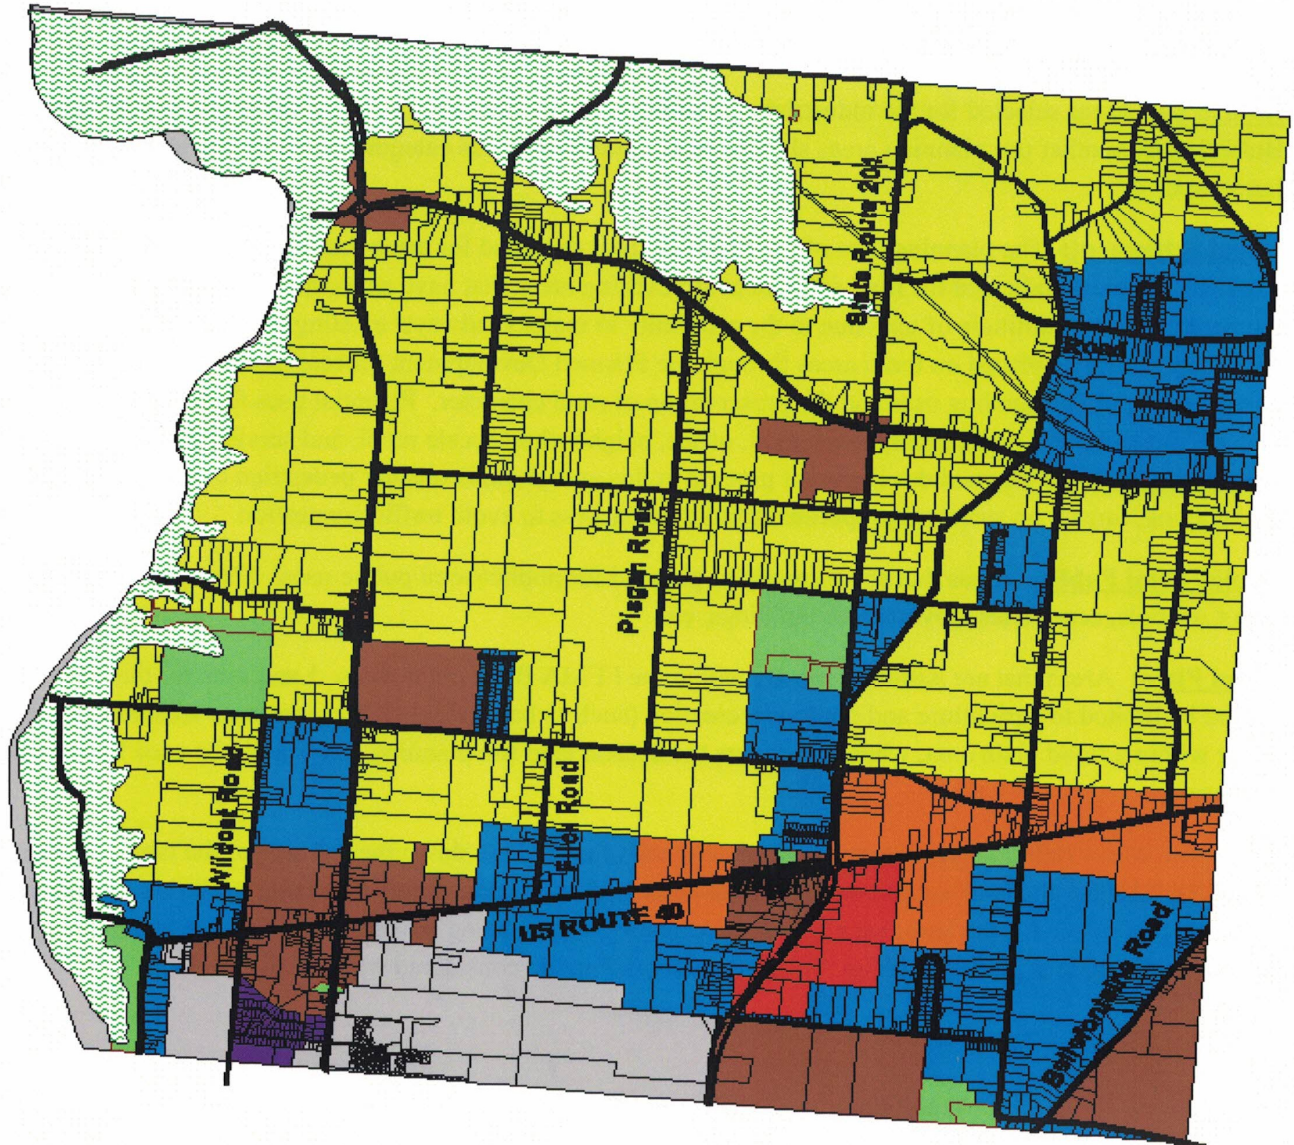

BETHEL TOWNSHIP LAND USE MAP

- Rural
- Traditional Neighborhood
- Commercial
- Industrial
- Office/Residential
- Flood Plain
- Public/Semi-Public Use
- Rural Settlement